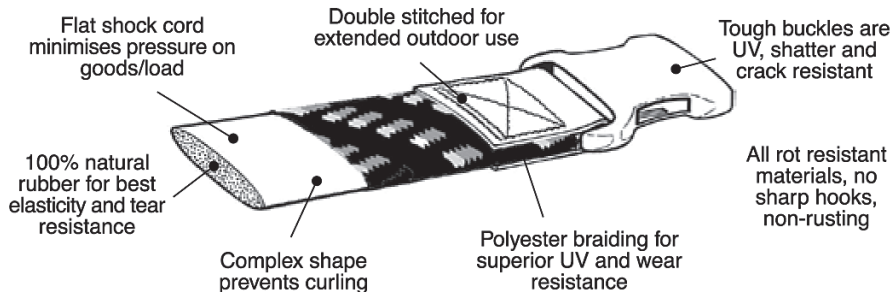

ROKTM straps

- Quick release buckle for cargo access.
- Rubber - shock cord provides constant tension, webbing provides adjustable length.
 - No metal hooks - no scratches & secure attachment loops.
 - Easily adjusts for length and constant tension
 - Safer & stronger than a bungee.
 - Specially made for bicycles, trailers and cargo bikes

VIDEO DEMO

Easy to attach.
ROK PACK straps will secure any shape of luggage
with the right tension. With no metal hooks

ROK Straps	Commuter	Pack	Cargo
Width	12 mm	16 mm	25 mm
Length	300 mm - 720mm	310 mm - 1060 mm	500 mm - 1500 mm
Weight	max. 18 kg	max. 35 kg	max. 90 kg